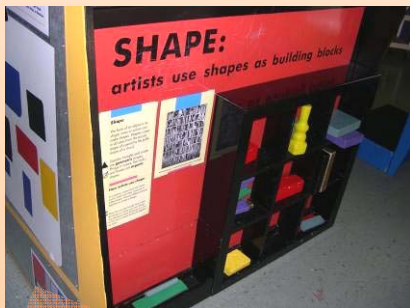

SHAPE - Louise Nevelson

Blocks can be assembled within the cubby holes to create a design similar to the works of Louise Nevelson.

Educational Messages

Differences between various shaped objects
Dexterity
Creativity
Balance, Design and Composition
Art History

COLOR - Light Table

Wheels on the left and right can rotate so that two colors are layered on top of each other to reveal a third color. Two sets of transparent colored paddles can be used on the light table to create various colors.

Educational Messages

Colors
Color blending