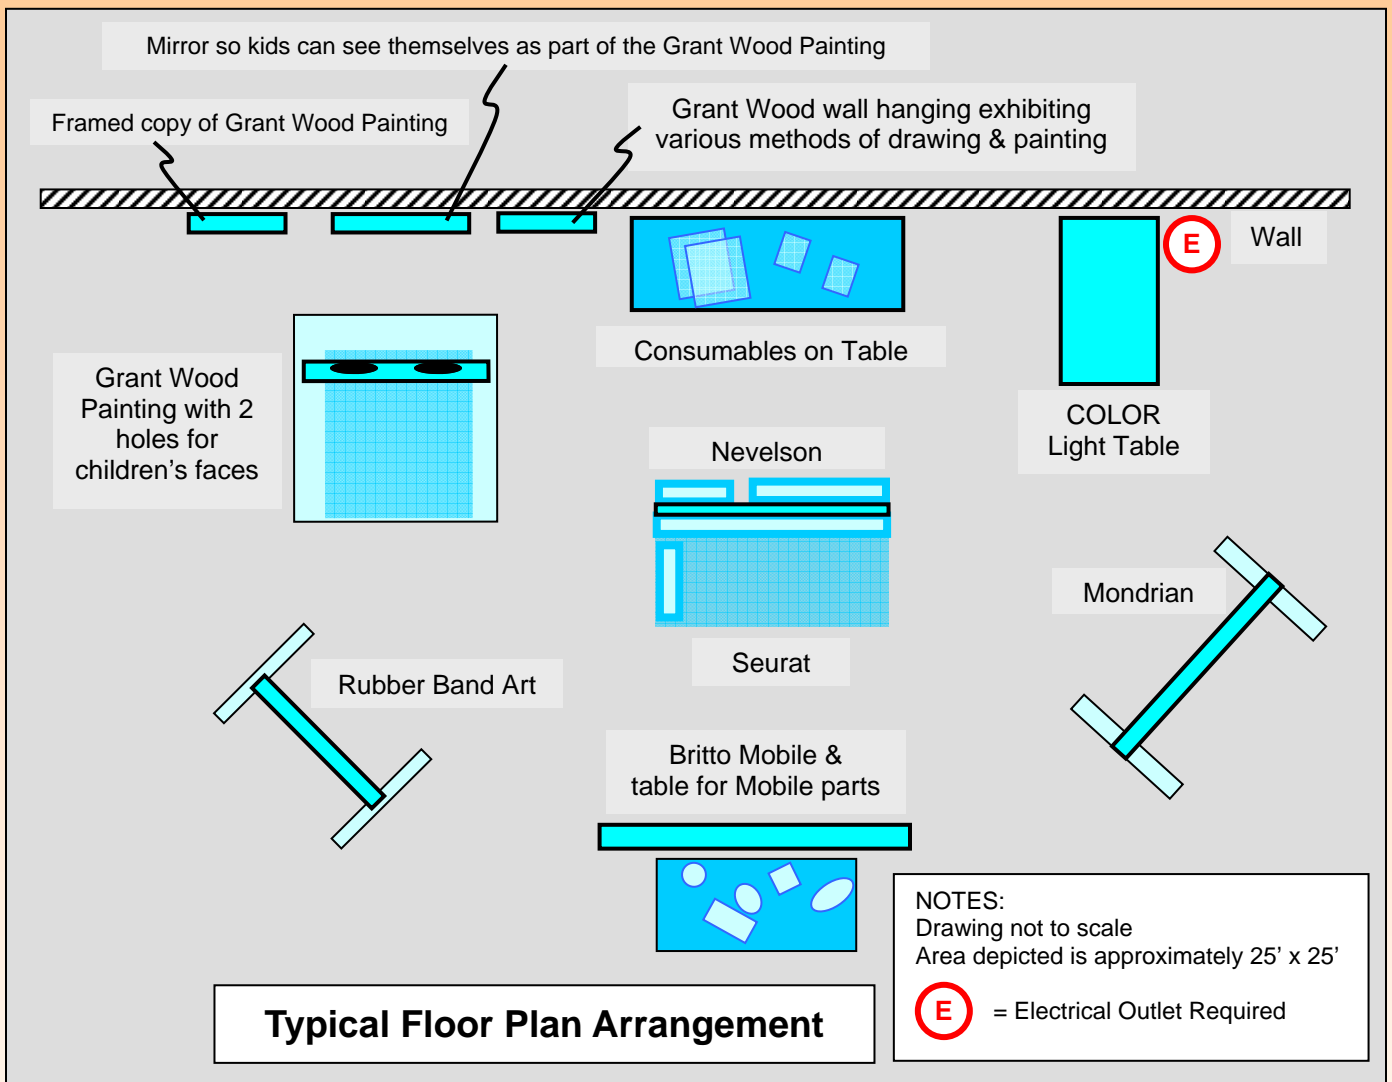

For more information,
including available dates,
please contact Eddie Kleissler
at (863)687-3869 or
ekleissler@explorationsv.com

Explorations V
Children's Museum

A Hands-on, Fun-Filled Adventure in Learning!

109 N. Kentucky Ave., Lakeland, FL 33801
(863)687-3869 info@explorationsv.com
www.explorationsv.com